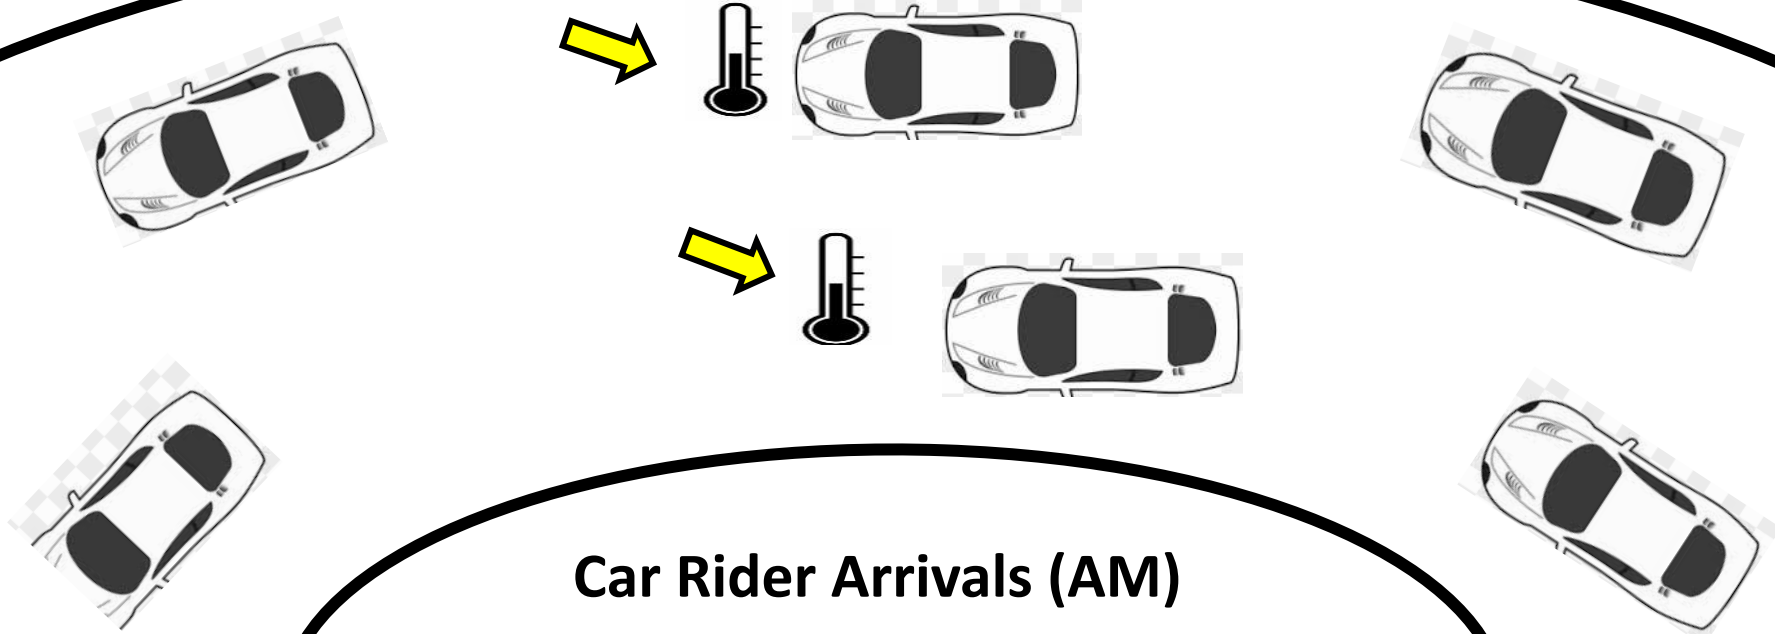

TEMPERATURE MUST BE 100.4 OR BELOW TO ENTER THE BUILDING.

OVER 100.4 MUST RETURN HOME UNTIL FEVER FREE AND TEMPERATURE IS 100.4 OR LOWER FOR 24 HOURS.

GRAB & GO

Cafeteria

Stage/
Amey

Lobby

Temperature checks will occur BEFORE students are allowed to leave their vehicles.

CAUTION
WATCH FOR
CHILDREN

CAUTION
WATCH FOR
CHILDREN

Car Rider Arrivals (AM)

Car Lane

TEMPERATURE MUST BE 100.4 OR BELOW TO ENTER THE BUILDING.

OVER 100.4 MUST RETURN HOME UNTIL FEVER FREE AND TEMPERATURE IS 100.4 OR LOWER FOR 24 HOURS.