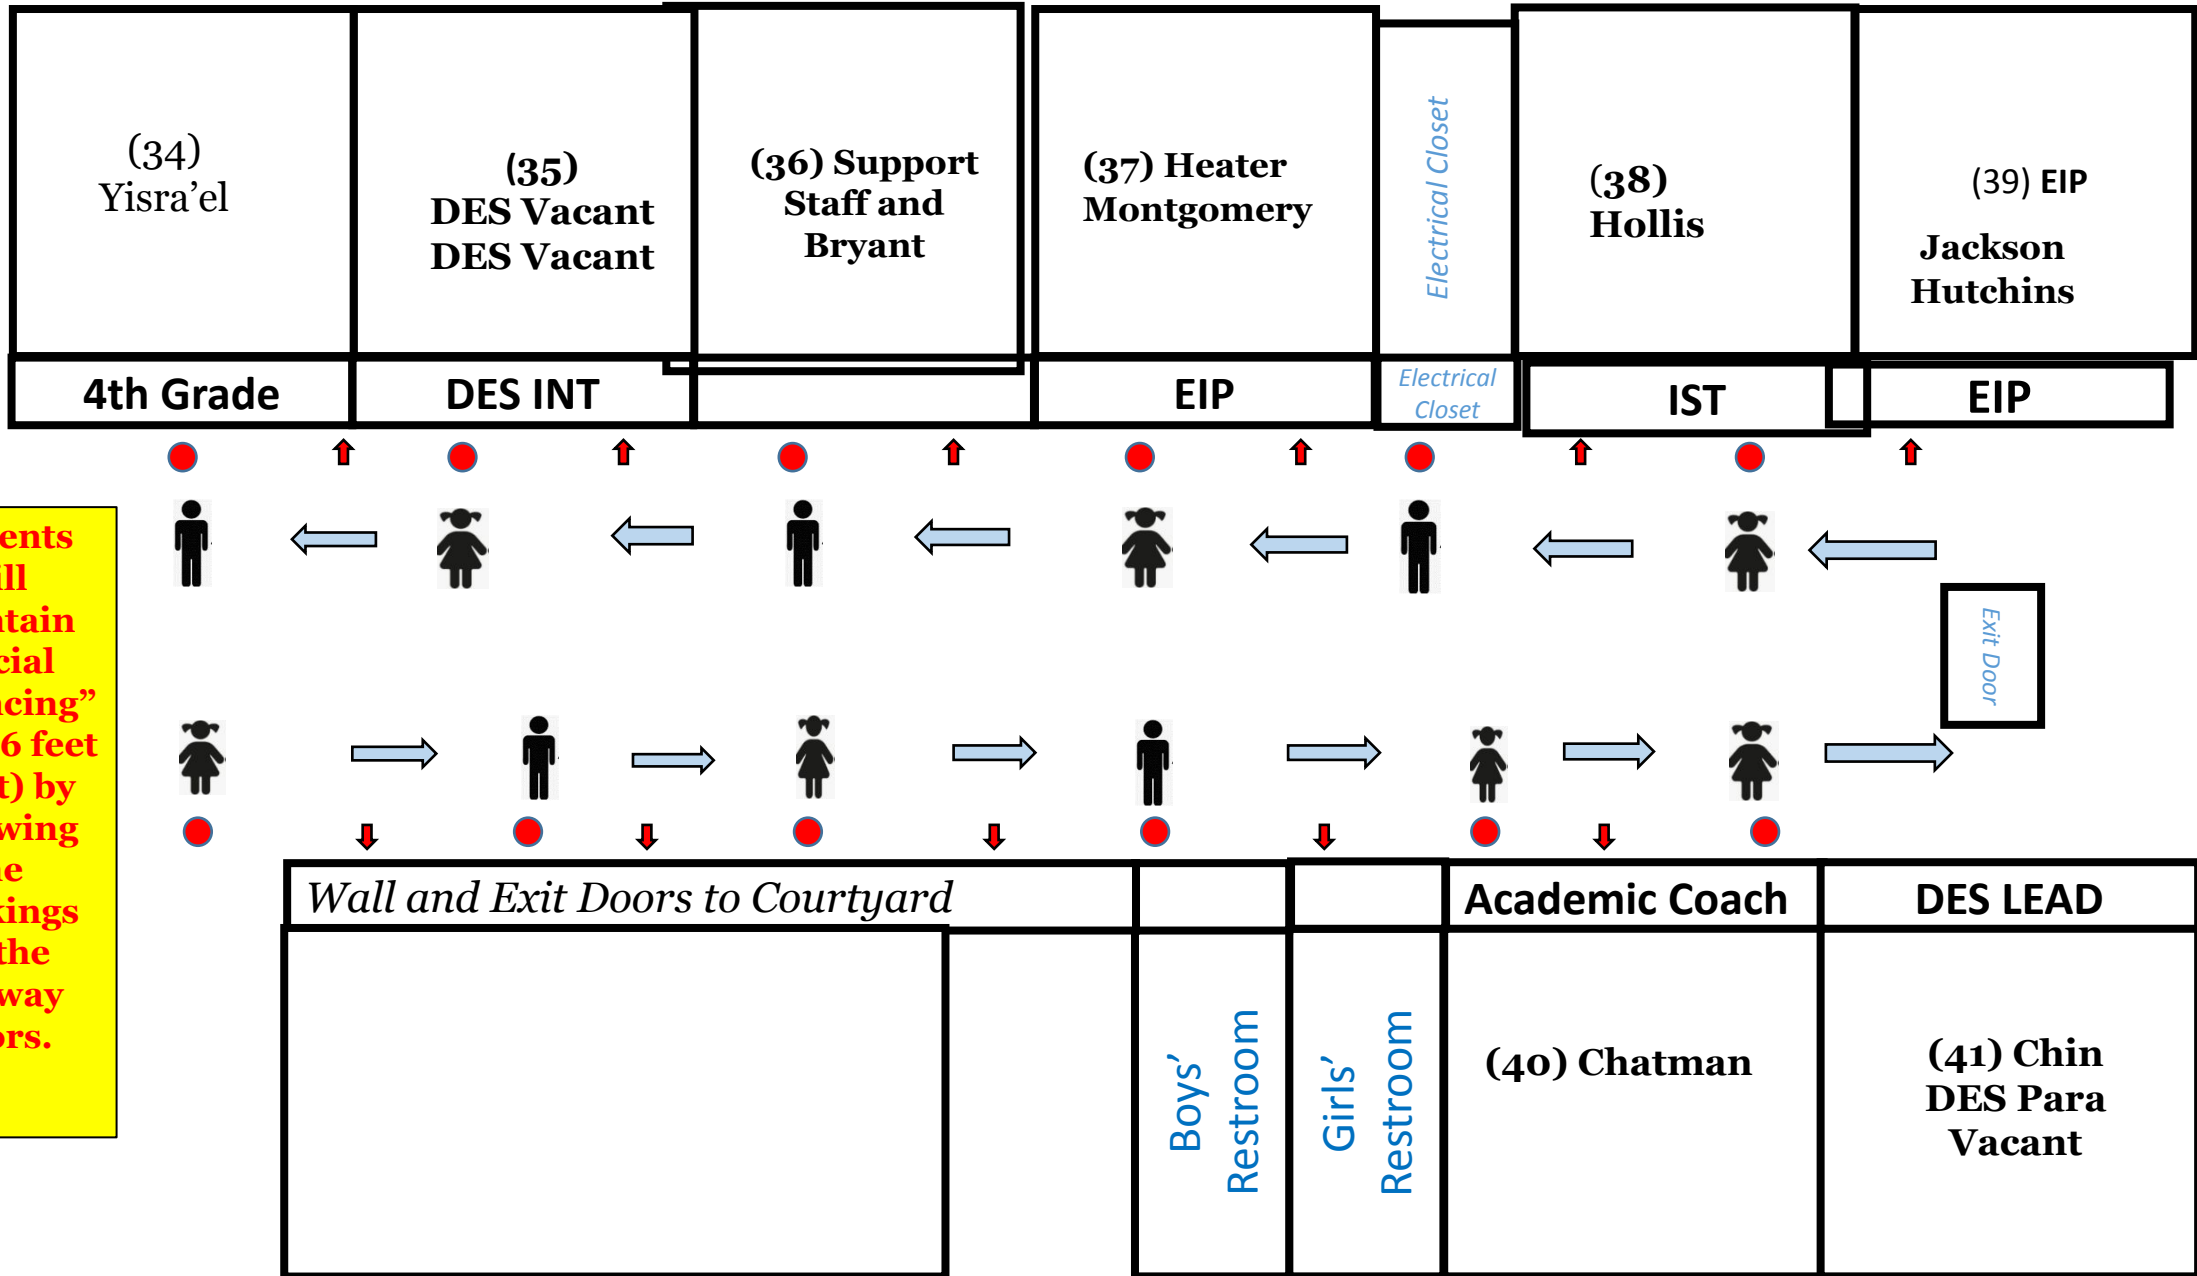

THOMAS ROAD

ONLY THOMAS ROAD walkers, bus riders, and daycare riders WILL ENTER

Pre-K, Kindergarten, ESOL, Parent Resource Center, Gifted, DES Self-Contained, Music and Art Classrooms

Boys' Restroom

Girls' Restroom

1st and 2nd Grade Classrooms

Students will maintain “social distancing” (walk 6 feet apart) by following the markings on the hallway floors.

3rd, 4th and 5th Grade Classrooms

Students will maintain “social distancing” (walk 6 feet apart) by following the markings on the hallway floors.

**4th Grade, EIP, and DES Classrooms
Support Personnel, Instructional Support Teacher and Academic Coach Offices**

Students will maintain "social distancing" (walk 6 feet apart) by following the markings on the hallway floors.

At the end of the school day, students will be dismissed via a staggered release process by bus riders, walkers, car riders, daycare riders and campus kids. Students will practice social distancing (6 feet apart) by following the markings in the hallways. Students will not be allowed to congregate in the halls.