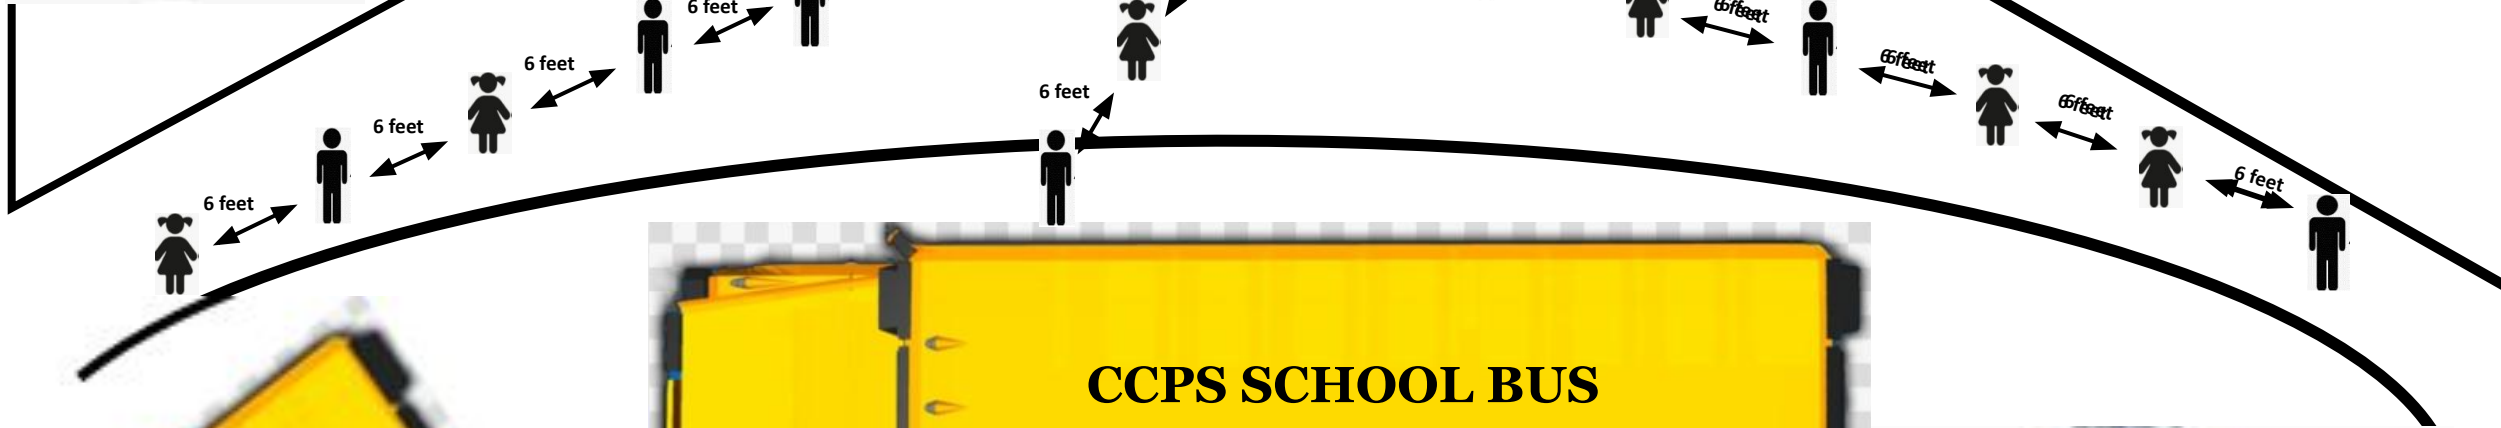

Bus Lane Arrivals

TEMPERATURE MUST BE 100.4 OR BELOW TO ENTER THE BUILDING.

OVER 100.4 MUST RETURN HOME UNTIL FEVER FREE AND TEMPERATURE IS 100.4 OR LOWER FOR 24 HOURS.

(AM)
Media Center

All THOMAS ROAD walkers, bus riders, and daycare riders will receive temperature checks in the PSE Media Center bus lane area. Hand sanitizer will be available for students to use to sanitize their hands.

THOMAS ROAD

ONLY THOMAS ROAD walkers, bus riders, and daycare riders WILL ENTER