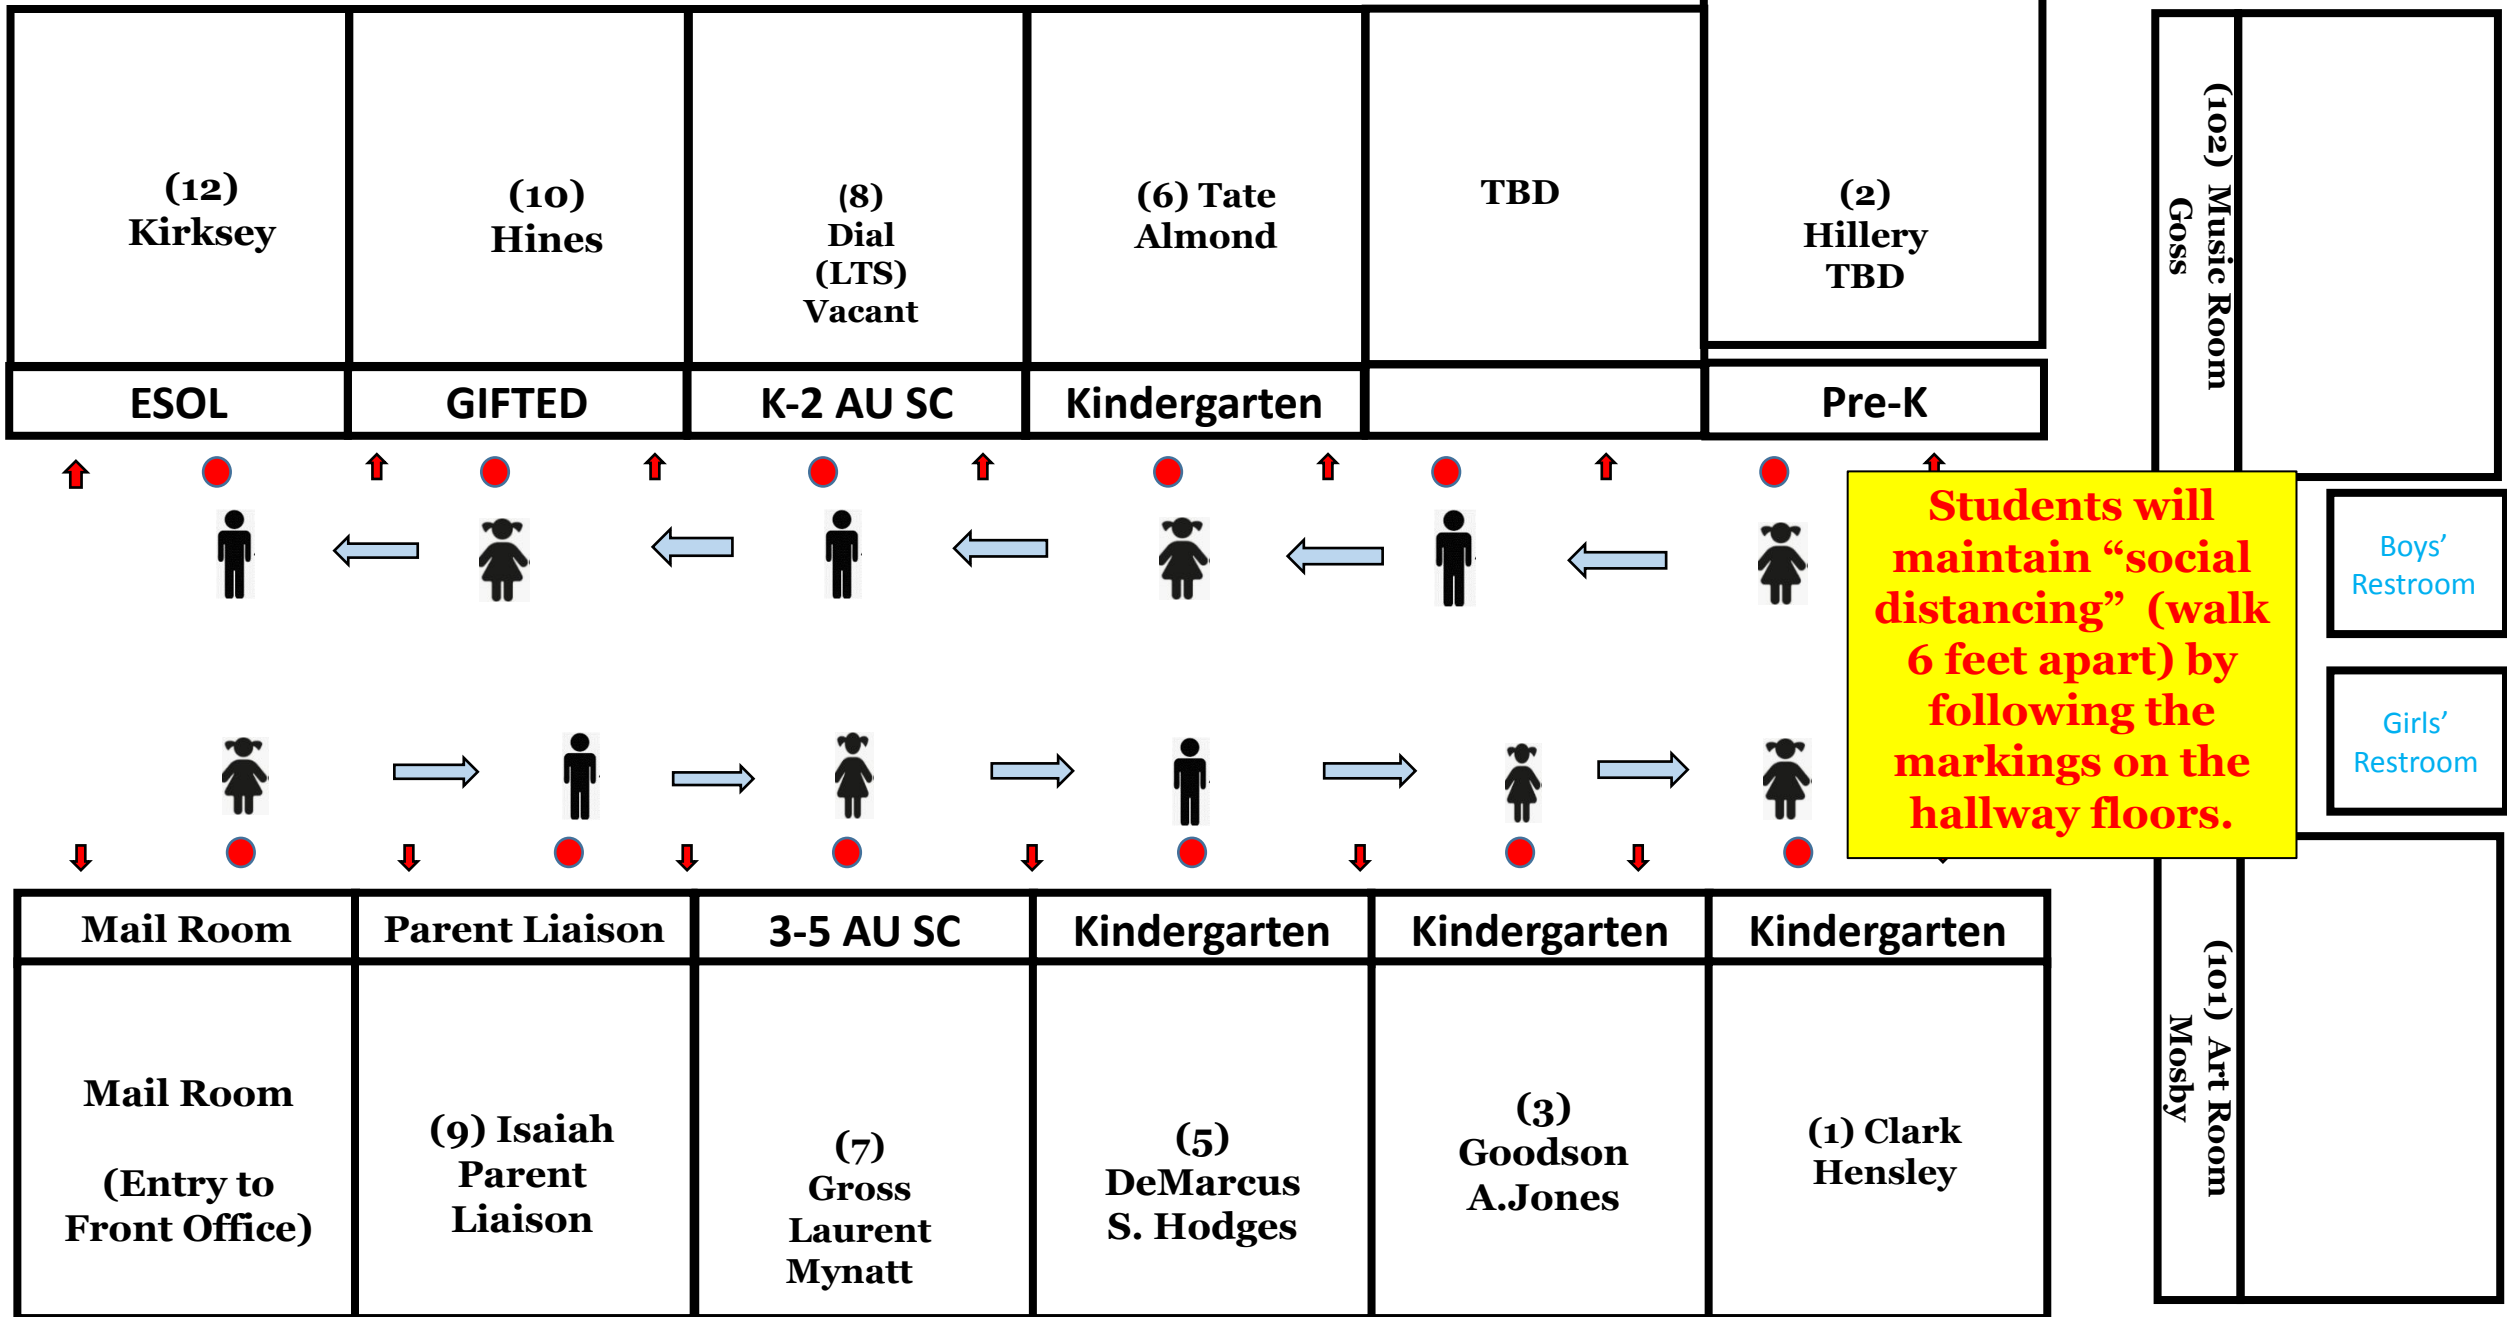

Cafeteria
Stage/
Amey

All students who are WEBB ROAD walkers will receive temperature checks at the PSE front lobby entrance door. Hand sanitizer will be available for students to use to sanitize their hands.

Lobby

Student Movement Map for WEBB ROAD Walkers (AM)

ONLY WEBB ROAD WALKERS WILL ENTER THROUGH THE FRONT LOBBY ENTRANCE

NOTE: THOMAS ROAD WALKERS WILL ENTER THROUGH THE BUS LANE

Bus Lane Arrivals

TEMPERATURE MUST BE 100.4 OR BELOW TO ENTER THE BUILDING.

OVER 100.4 MUST RETURN HOME UNTIL FEVER FREE AND TEMPERATURE IS 100.4 OR LOWER FOR 24 HOURS.

(AM)
Media Center

All THOMAS ROAD walkers, bus riders, and daycare riders will receive temperature checks in the PSE Media Center bus lane area. Hand sanitizer will be available for students to use to sanitize their hands.

THOMAS ROAD

ONLY THOMAS ROAD walkers, bus riders, and daycare riders WILL ENTER

Pre-K, Kindergarten, ESOL, Parent Resource Center, Gifted, DES Self-Contained, Music and Art Classrooms

Boys' Restroom

Girls' Restroom