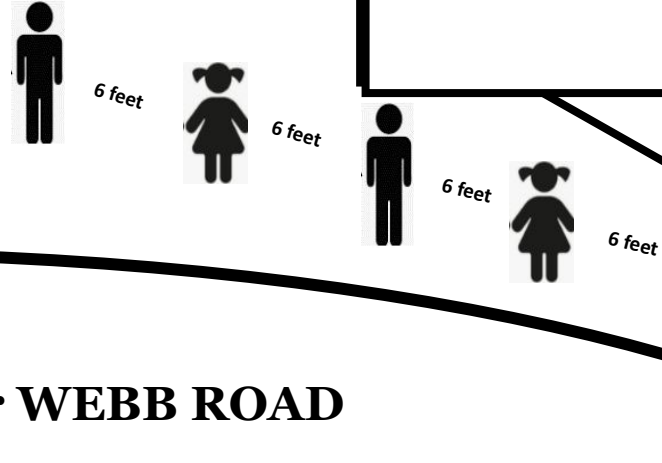

TEMPERATURE MUST BE 100.4 OR BELOW TO ENTER THE BUILDING.

OVER 100.4 MUST RETURN HOME UNTIL FEVER FREE AND TEMPERATURE IS 100.4 OR LOWER FOR 24 HOURS.

Cafeteria
Stage/
Amey

All students who are WEBB ROAD walkers will receive temperature checks at the PSE front lobby entrance door. Hand sanitizer will be available for students to use to sanitize their hands.

Lobby

Student Movement Map for WEBB ROAD Walkers (AM)

ONLY WEBB ROAD WALKERS WILL ENTER THROUGH THE FRONT LOBBY ENTRANCE

NOTE: THOMAS ROAD WALKERS WILL ENTER THROUGH THE BUS LANE